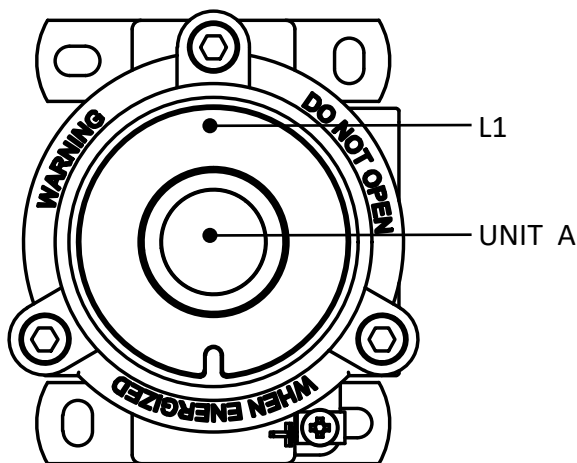

LCS21 / 251 request of quotation

Customer	Qty	Delivery date required	Delivery date confirmed
Date & n° offer	Date & n° customer order	Date & n° order confirmation	
Configuration code	Date & n° OLI	OLI line n°	

CABLE ENTRIES

- LCS251 - ISO M25x1.5
- LCS21 - 3/4" NPT

UNIT (see Section 7)

A.

LABEL

L1

ATEX & IECEx MARKING

AMBIENT TEMPERATURE -	°C ÷ +	°C
T 4	T 5	T 6
T 135°C	T 100°C	T 85°C

* Choose options, if not filled the label will be as our standard.