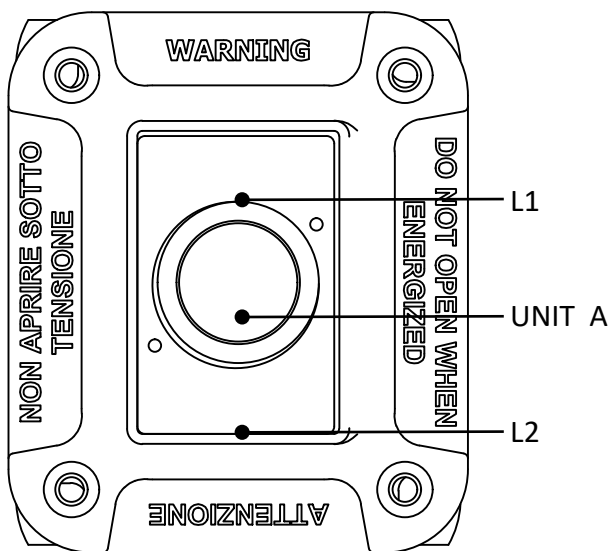

CABLE ENTRIES

- PBS251 - ISO M25x1.5
- PBS21 - 3/4" NPT

UNIT (see Section 7)

A.

LABELS

L1

L2

MARKING