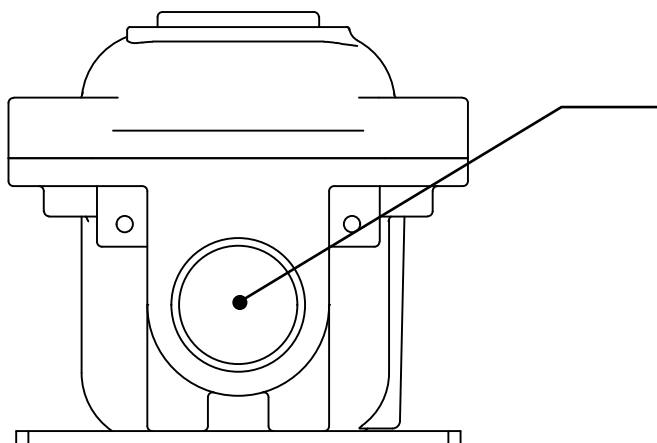

CABLE ENTRIES

- PBS251 - ISO M25x1.5
- PBS21 - 3/4" NPT

UNIT (see Section 7)

A.

LABELS

L1

L2

MARKING