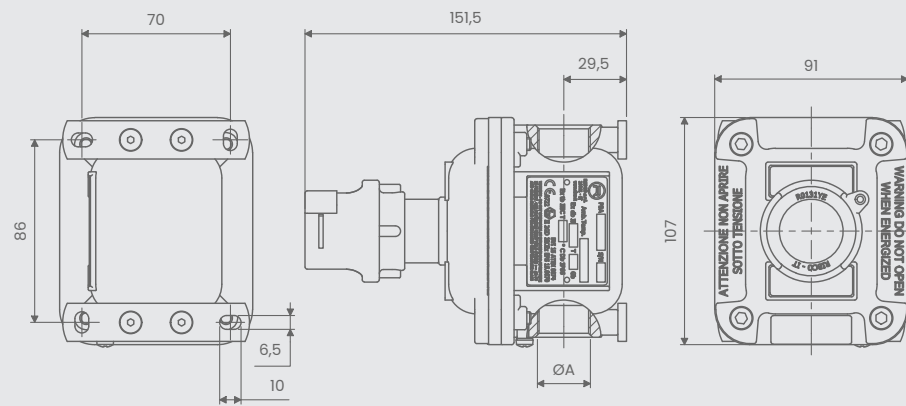

EMERGENCY PUSHBUTTON

PBA EFR - Options Available

- With protection guard.

Code	ØA
PBA251-EFR3GR	M25x1.5 - 6H
PBA21-EFR3GR	3/4" NPT

EMERGENCY PUSHBUTTON

- With protection guard and rotary plate

Code	ØA
PBA251-EFR3GP	M25x1.5 - 6H
PBA21-EFR3GP	3/4" NPT

- With protection guard and lockable bracket

Code	ØA
PBA251-EFR3GL	M25x1.5 - 6H
PBA21-EFR3GL	3/4" NPT

- With protection guard, rotary plate and lockable bracket

Code	ØA
PBA251-EFR3GP	M25x1.5 - 6H
PBA21-EFR3GP	3/4" NPT