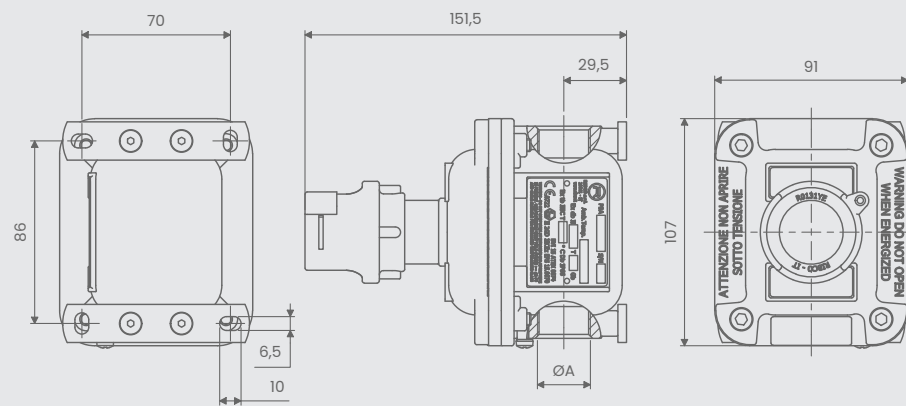

EMERGENCY PUSHBUTTON

PBA EFR - Options Available

- With protection guard.

Code	ØA
PBA251-EFR3GR	M25x1.5 - 6H
PBA21-EFR3GR	3/4" NPT

EMERGENCY PUSHBUTTON

- With protection guard and rotary plate

Code	ØA
PBA251-EFR3GP	M25x1.5 - 6H
PBA21-EFR3GP	3/4" NPT

- With protection guard and lockable bracket

Code	ØA
PBA251-EFR3GL	M25x1.5 - 6H
PBA21-EFR3GL	3/4" NPT

- With protection guard, rotary plate and lockable bracket

Code	ØA
PBA251-EFR3GP	M25x1.5 - 6H
PBA21-EFR3GP	3/4" NPT