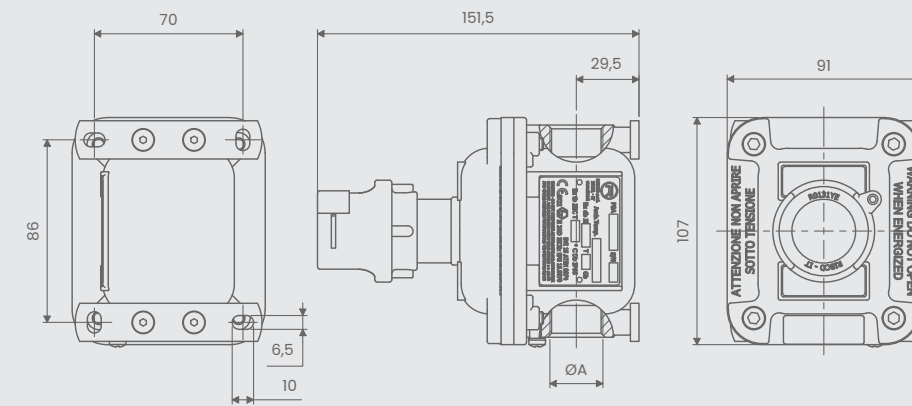

EMERGENCY PUSHBUTTON

PBA EFR - Options Available

- With protection guard.

Code	ØA
PBA251-EFR3GR	M25x1.5 - 6H
PBA21-EFR3GR	3/4" NPT

EMERGENCY PUSHBUTTON

- With protection guard and rotary plate

Code	ØA
PBA251-EFR3GP	M25x1.5 - 6H
PBA21-EFR3GP	3/4" NPT

- With protection guard and lockable bracket

Code	ØA
PBA251-EFR3GL	M25x1.5 - 6H
PBA21-EFR3GL	3/4" NPT

- With protection guard, rotary plate and lockable bracket

Code	ØA
PBA251-EFR3GP	M25x1.5 - 6H
PBA21-EFR3GP	3/4" NPT