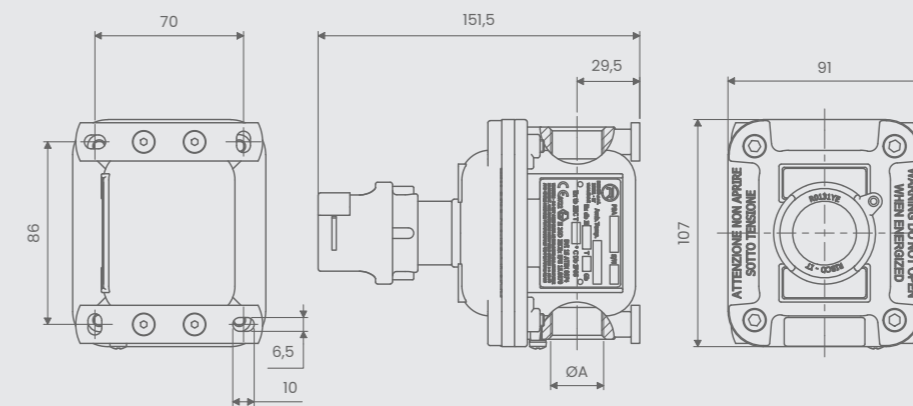

PBS EFR - Options Available

- With protection guard.

Code	ØA
PBS251-EFR3GR	M25x1.5 - 6H
PBS21-EFR3GR	3/4" NPT

- With protection guard and rotary plate

Code	ØA
PBS251-EFR3GP	M25x1.5 - 6H
PBS21-EFR3GP	3/4" NPT

- With protection guard and lockable bracket

Code	ØA
PBS251-EFR3GL	M25x1.5 - 6H
PBS21-EFR3GL	3/4" NPT

- With protection guard, rotary plate and lockable bracket

Code	ØA
PBS251-EFR3GP	M25x1.5 - 6H
PBS21-EFR3GP	3/4" NPT