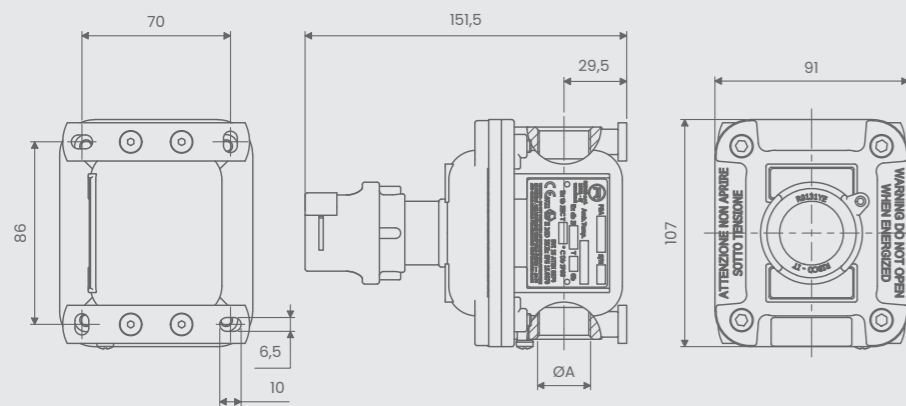

PBS EFR - Options Available

- With protection guard.

Code	ØA
PBS251-EFR3GR	M25x1.5 - 6H
PBS21-EFR3GR	3/4" NPT

- With protection guard and rotary plate

Code	ØA
PBS251-EFR3GP	M25x1.5 - 6H
PBS21-EFR3GP	3/4" NPT

- With protection guard and lockable bracket

Code	ØA
PBS251-EFR3GL	M25x1.5 - 6H
PBS21-EFR3GL	3/4" NPT

- With protection guard, rotary plate and lockable bracket

Code	ØA
PBS251-EFR3GP	M25x1.5 - 6H
PBS21-EFR3GP	3/4" NPT