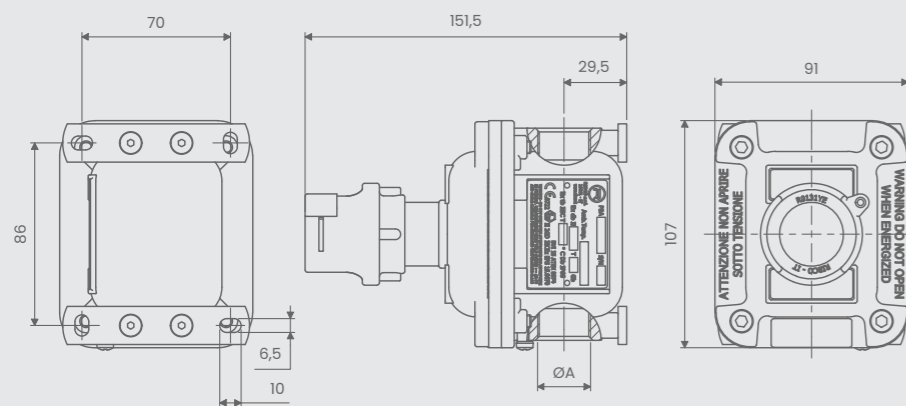

PBS EFR - Options Available

- With protection guard.

Code	ØA
PBS251-EFR3GR	M25x1.5 - 6H
PBS21-EFR3GR	3/4" NPT

- With protection guard and rotary plate

Code	ØA
PBS251-EFR3GP	M25x1.5 - 6H
PBS21-EFR3GP	3/4" NPT

- With protection guard and lockable bracket

Code	ØA
PBS251-EFR3GL	M25x1.5 - 6H
PBS21-EFR3GL	3/4" NPT

- With protection guard, rotary plate and lockable bracket

Code	ØA
PBS251-EFR3GP	M25x1.5 - 6H
PBS21-EFR3GP	3/4" NPT